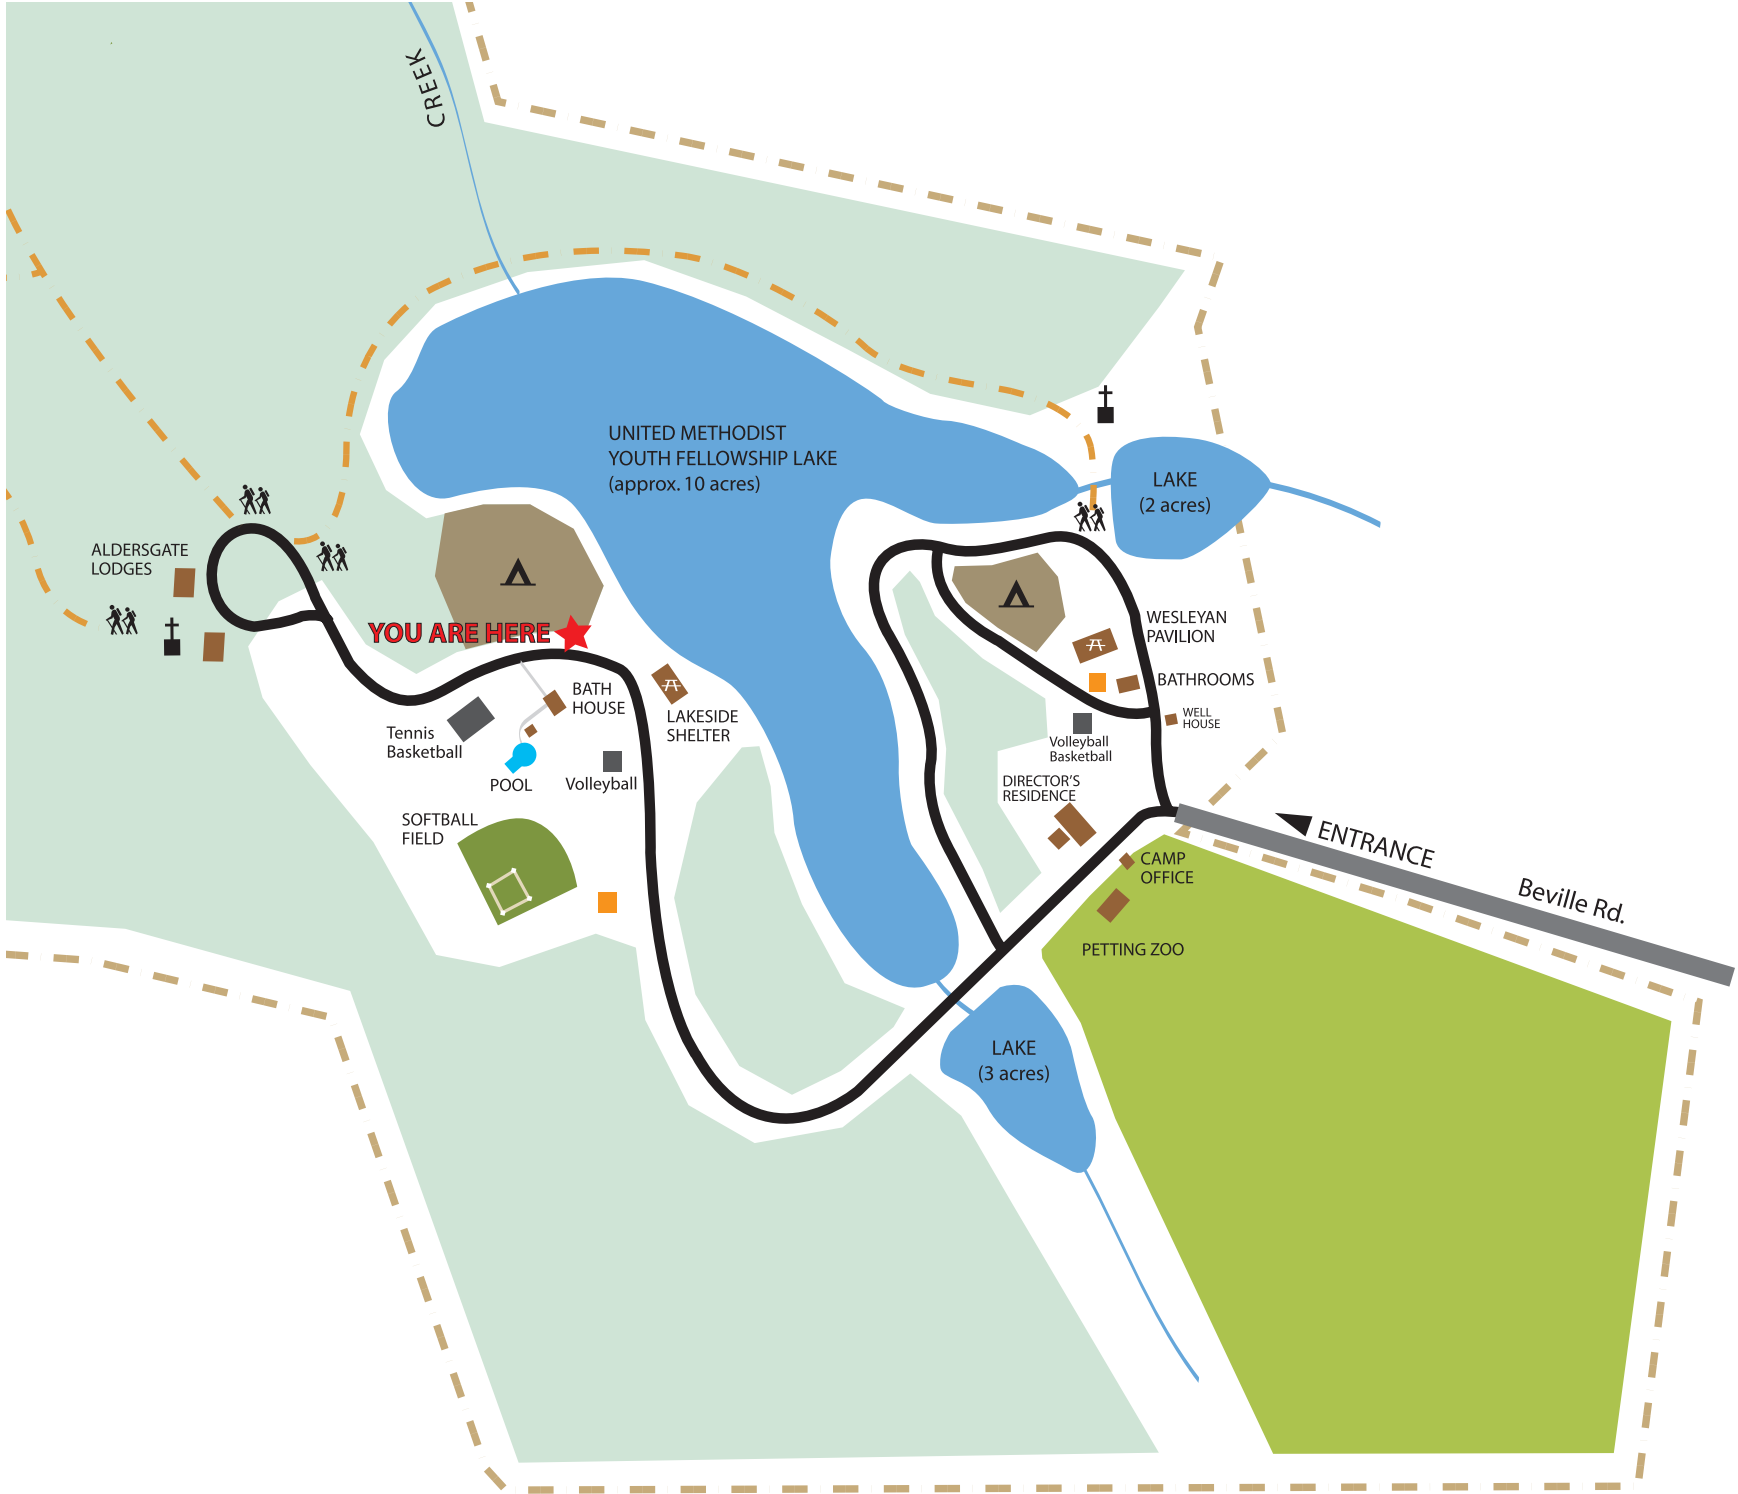

CAMP GUILROCK

-  Camping
-  Picnic shelter
-  Outdoor Chapel
-  Head of Trail
-  Wooded areas
-  Buildings
-  Camp sites
-  Petting zoo & pasture
-  Lakes, creeks, rivers
-  Ball field
-  Pool
-  Tennis, Basketball, or Volleyball
-  Jungle Gym
-  Camp Boundary
-  Hiking Trail
-  Gravel Road

CREEK

UNITED METHODIST YOUTH FELLOWSHIP LAKE (approx. 10 acres)

LAKE (2 acres)

LAKE (3 acres)

ALDERSGATE LODGES

YOU ARE HERE ★

Tennis Basketball

BATH HOUSE

LAKESIDE SHELTER

POOL

Volleyball

SOFTBALL FIELD

Volleyball Basketball

DIRECTOR'S RESIDENCE

WESLEYAN PAVILION

BATHROOMS

WELL HOUSE

CAMP OFFICE

PETTING ZOO

ENTRANCE

Beville Rd.